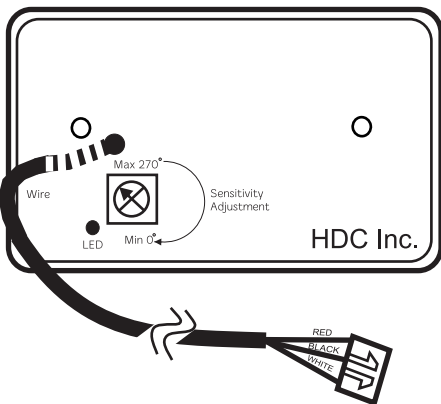

Red: +12v Power  
 Black: Ground  
 White: Warning Away Trigger

**OUTPUT:**

Adjust VR to adjust the detection range from 1.6 ft-32.8 ft. When triggered, the LED will be ON and the white wire will output a one second signal.

**LED Indicator:**

Red LED constantly on: System in 17 second power up  
 Red LED on: Interior Zone Trigger

Sensitivity		Range of Detection
Min 0	VR	1.6 ft
1/3 Turn 90	VR	19.7 ft
2/3 Turn 180	VR	27.8 ft
Max 270	VR	32.8 ft