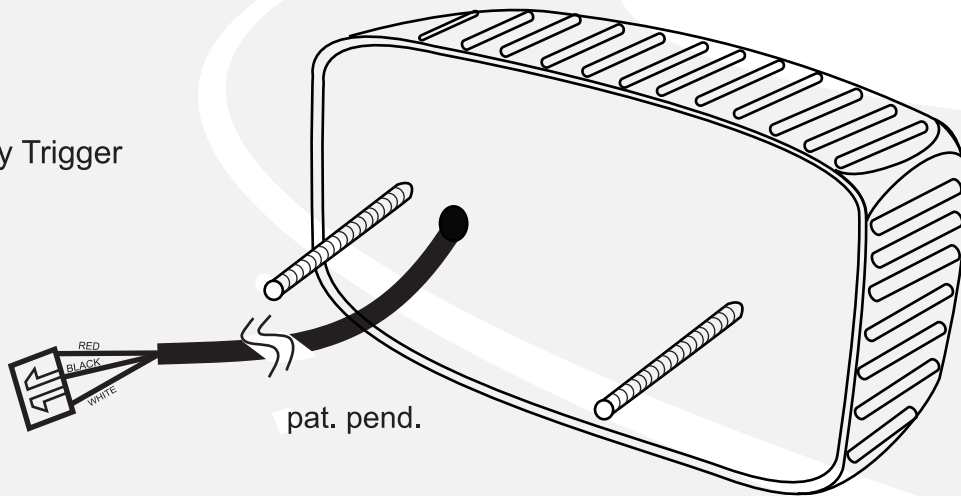

Red: +12v Power  
 Black: Ground  
 White: Warning Away Trigger

**OUTPUT:**

Adjust VR to adjust the detection range from 1.6 ft-32.8 ft. When triggered, the LED will be ON and the white wire will output a one second signal.

**LED Indicator:**

Red LED constantly on: System in 17 second power up  
 Red LED on: Interior Zone Trigger

Sensitivity		Range of Detection
Min 0	VR	1.6 ft
1/3 Turn 90	VR	19.7 ft
2/3 Turn 180	VR	27.8 ft
Max 270	VR	32.8 ft