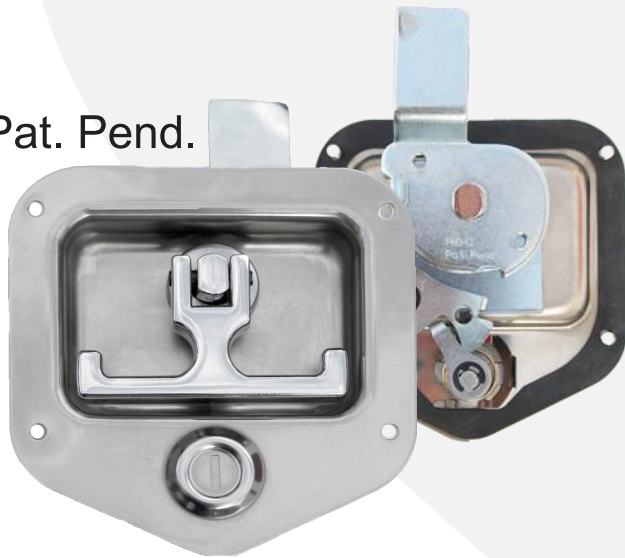

SST T-Handle Latch

First Improvement In 35 Years... Sorry For The Delay.

"Forget It" Selectable Option
Automatically Locks When Closed

Pat. Pend.

- Theft Prevention
- Peace of Mind
- Insurance Reductions
- Time Saving Device
- Automotive Grade Lock
Industries Highest Security
- 6,000 Key Combination
Industries Highest Weather Resistance
- Power Lock Capable
- Familiar Styling

Pat. Pend.

Paddle / D-Ring / T-Handle Latches
share industries highest grade lock.